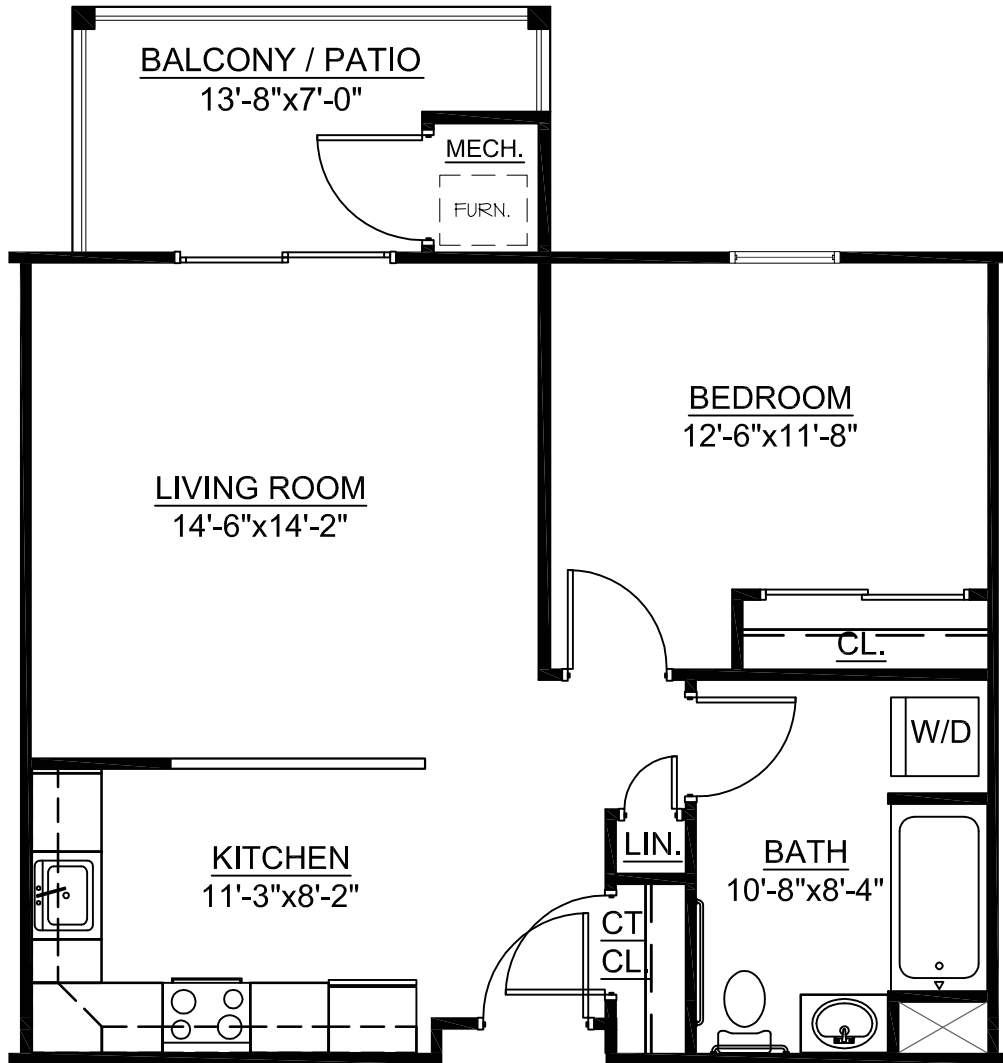

The Liberty

1 BEDROOM UNIT TYPE 'A' - 66 UNIT BUILDING

SCALE: 3/16"= 1'-0"

THE LEGENDS Contemporary Senior Apartment Community

830 Holt Road • Webster, NY 14580 • (585)-872-9166 • fax (585)-872-9173