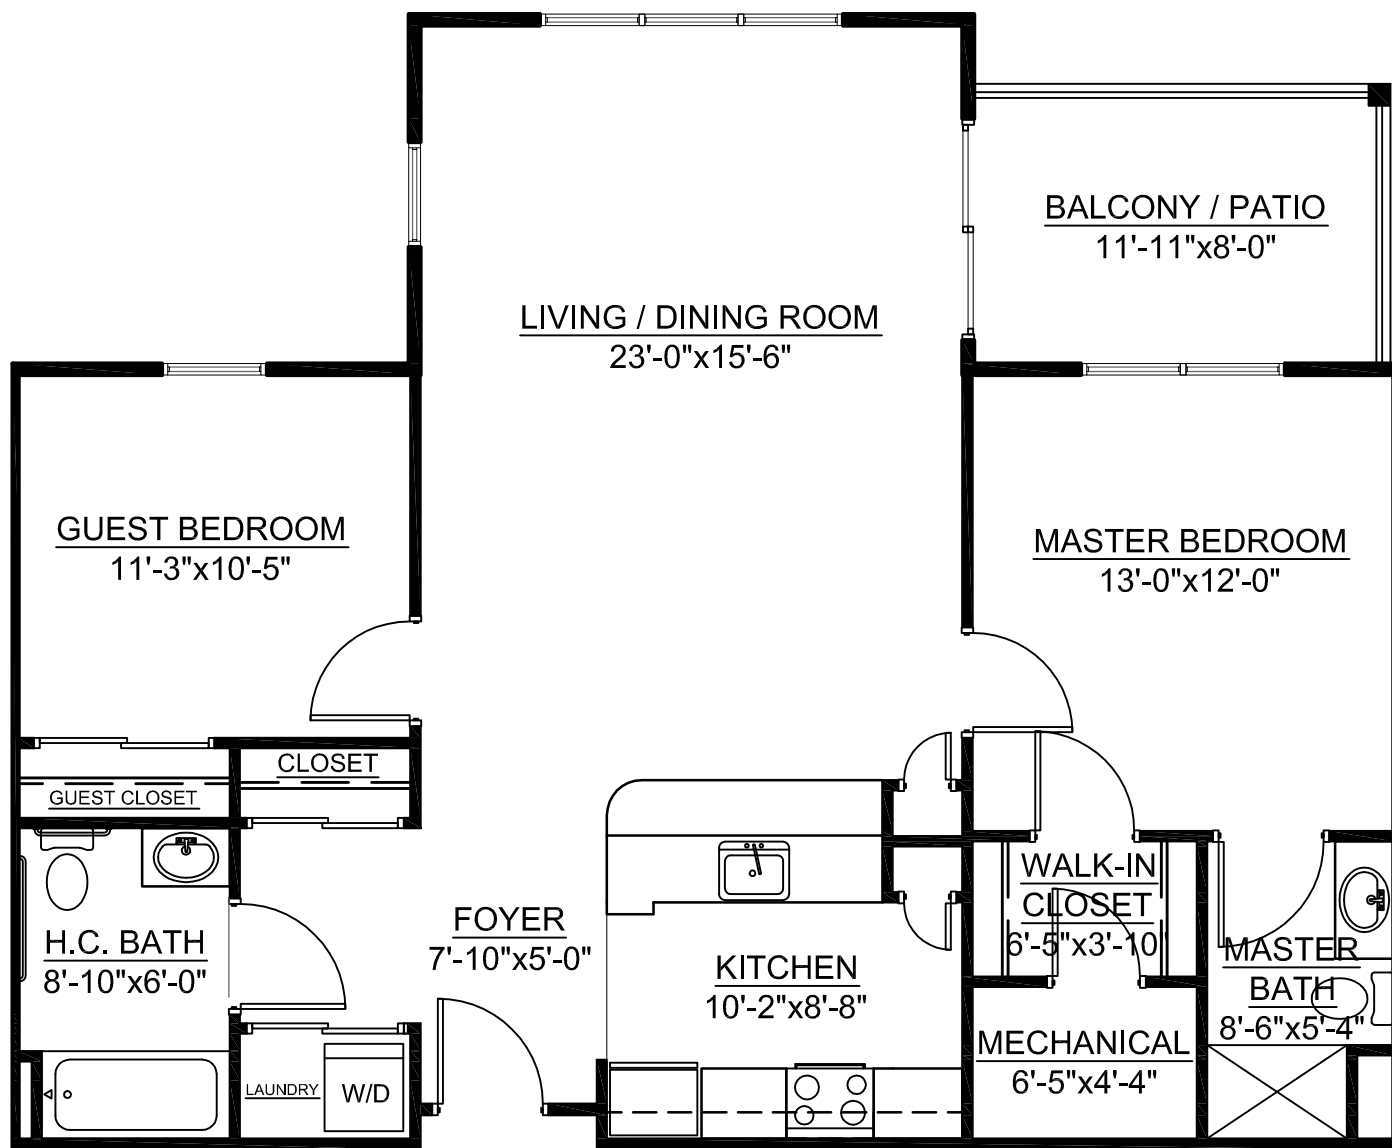

The Heritage

2 BEDROOM UNIT - 24 UNIT BUILDING ○
SCALE: 3/16" = 1'-0"